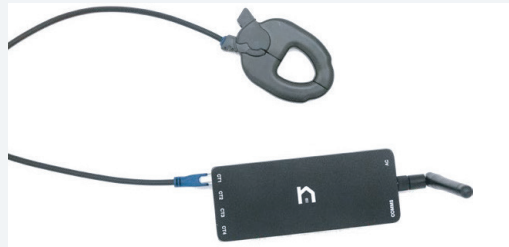

*Specifications subject to change without notice.