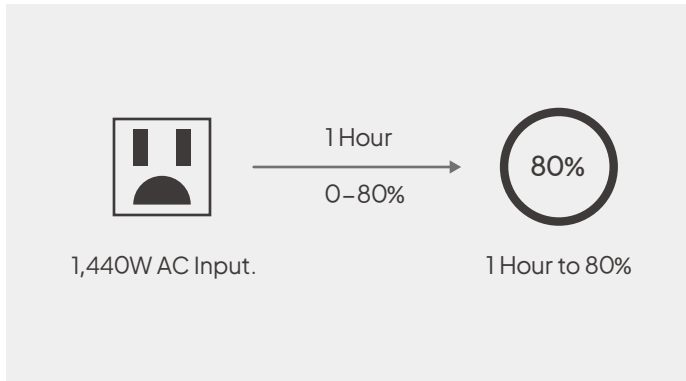

Power 99% Appliances

Power Lifting Mode, boost the AC output from 1,800W to 2,700W to satisfy most power needs.

Seamless 24/7 UPS

The UPS function enables your emergency power response to switch over in just 20ms in case of a power outage.