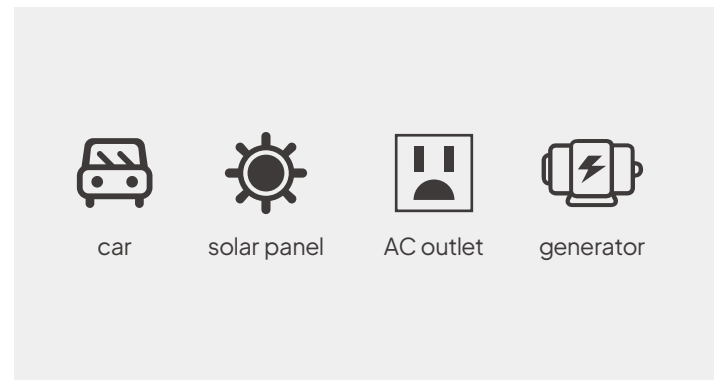

Multiple Charging Ways

Flexible to charge the AC180P via AC outlets, solar panels, car or generator.

Safe & Reliable

Safety always comes first priority.

5 years	10 years	3,500+	CHUBB		
Warranty	Life Span	Life Cycles	Global Insurance	Management System	Certified