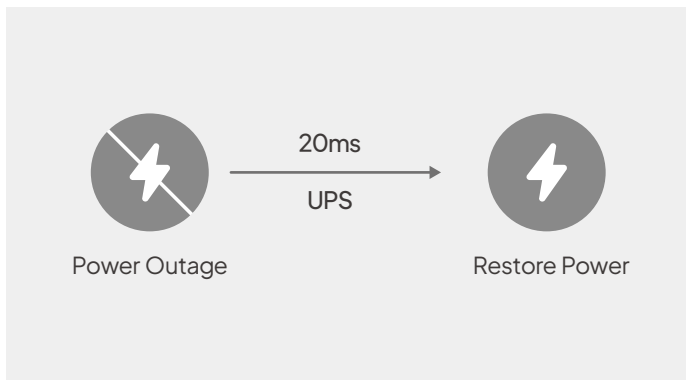

Power 99% Appliances

Power Lifting Mode, boost the AC output from 1,800W to 2,700W to satisfy most power needs.

Seamless 24/7 UPS

The UPS function enables your emergency power response to switch over in just 20ms in case of a power outage.