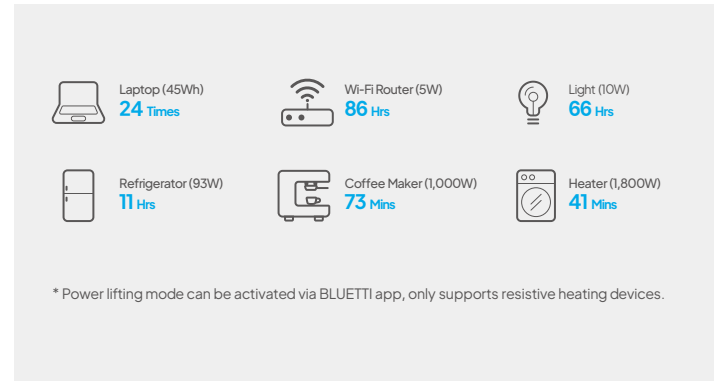

APPLICATIONS

Camping

Barbecue

RV Trip

Outdoor Streaming

WHY BLUETTI AC180P?

Highly Efficient Charging

0-80% Recharging in 1 Hour
with 1,440W AC Input.

Power 99% Appliances

Power Lifting Mode, boost the AC output from 1,800W to 2,700W to satisfy most power needs.

Seamless 24/7 UPS

The UPS function enables your emergency power response to switch over in just 20ms in case of a power outage.

OVERVIEW

SPECIFICATION	
Battery Chemistry	LiFePO ₄
Weight	17kg
Output	1,800W
Capacity	1,440Wh
Charging Temperature	0°C ~ 40°C
Discharging Temperature	-20°C ~ 40°C

INPUT	
AC	1,440W Max. @10°C ~ 30°C
UPS	Switching time ≤20ms
DC	500W Max, 12V-60V, 10A
Lead-acid battery charging	12V/24V
Car Charging	12V/24V

OUTPUT	
AC	1,800W In total
Output Port*4 (US)	50/60Hz 120V, 15A
Output Port*4 (JP)	50/60Hz 100V, 18A
Output Port*2 (EU)	50/60Hz 230V, 7.8A
DC	
Cigarette Lighter Port*1	120W Max, 12V/10A
USB-A*4	5V/3A
USB-C*1	5V/9V/12V/15V/20V, 3A; 20V, 5A
Wireless Charging Port	5W/7.5W/10W/15W