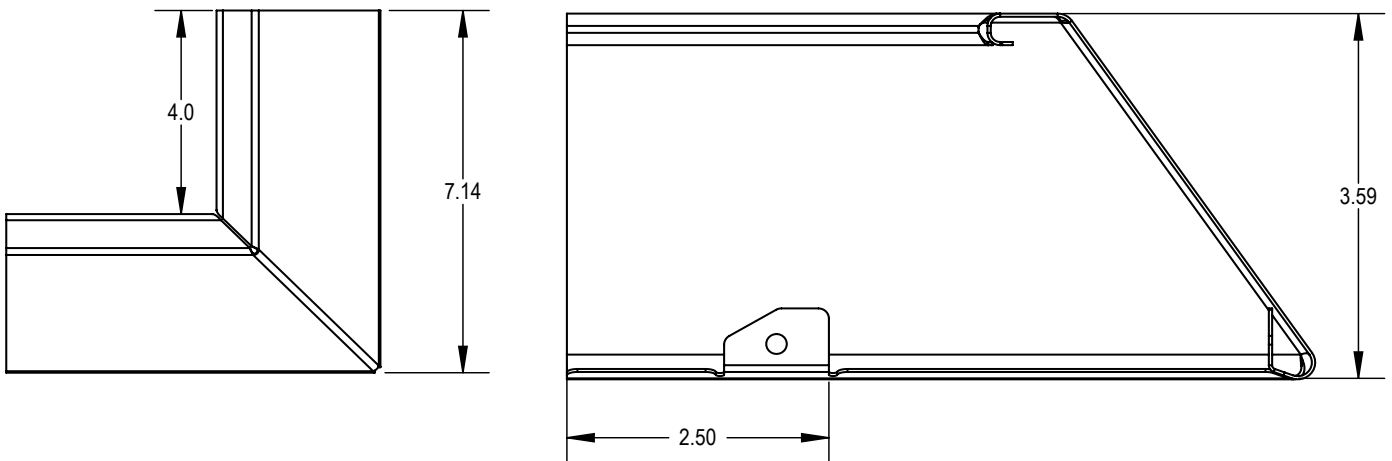

# CONTOUR OUTER CORNER CAP

ITEM NO	DESCRIPTION	QTY IN KIT
1	CONTOUR OUTER CORNER CAP	1

Part Number	Description
CTR-OUT-01-B1	CONTOUR CORNER CAP, OUTER

## 1) Contour Corner Cap, Outer

Property	Value
Material	6000 Series Aluminum
Finish	Black