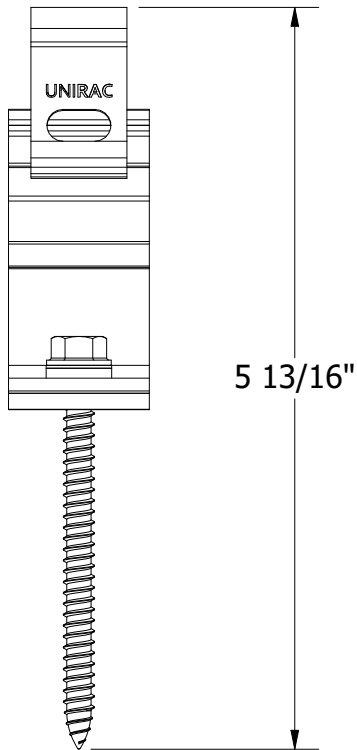

PART # TABLE	
P/N	DESCRIPTION
CMBTLM1	CONDUIT MOUNT WITH BUTYL

2X #14-14X 3" SCREW,  
HWH, SS, SELF-DR  
W/ #14 EPDM WASHER

1411 BROADWAY BLVD. NE  
ALBUQUERQUE, NM 87102 USA  
PHONE: 505.242.6411  
WWW.UNIRAC.COM

PRODUCT LINE:	E-BOSS
DRAWING TYPE:	PARTS ASSEMBLY
DESCRIPTION:	CONDUIT MOUNT WITH BUTYL
REVISION DATE:	4/26/2024

DRAWING NOT TO SCALE  
ALL DIMENSIONS ARE  
NOMINAL

PRODUCT PROTECTED BY  
ONE OR MORE US PATENTS  
LEGAL NOTICE