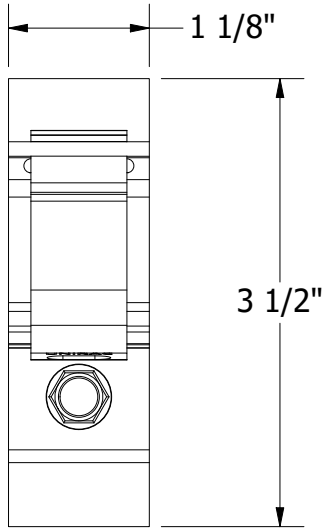

PART # TABLE	
P/N	DESCRIPTION
CMBTLM1	CONDUIT MOUNT WITH BUTYL

2X #14-14X 3" SCREW,  
HWH, SS, SELF-DR  
W/ #14 EPDM WASHER

1411 BROADWAY BLVD. NE  
ALBUQUERQUE, NM 87102 USA  
PHONE: 505.242.6411  
WWW.UNIRAC.COM

PRODUCT LINE:	E-BOSS
DRAWING TYPE:	PARTS ASSEMBLY
DESCRIPTION:	CONDUIT MOUNT WITH BUTYL
REVISION DATE:	4/26/2024

DRAWING NOT TO SCALE  
ALL DIMENSIONS ARE  
NOMINAL

PRODUCT PROTECTED BY  
ONE OR MORE US PATENTS  
LEGAL NOTICE