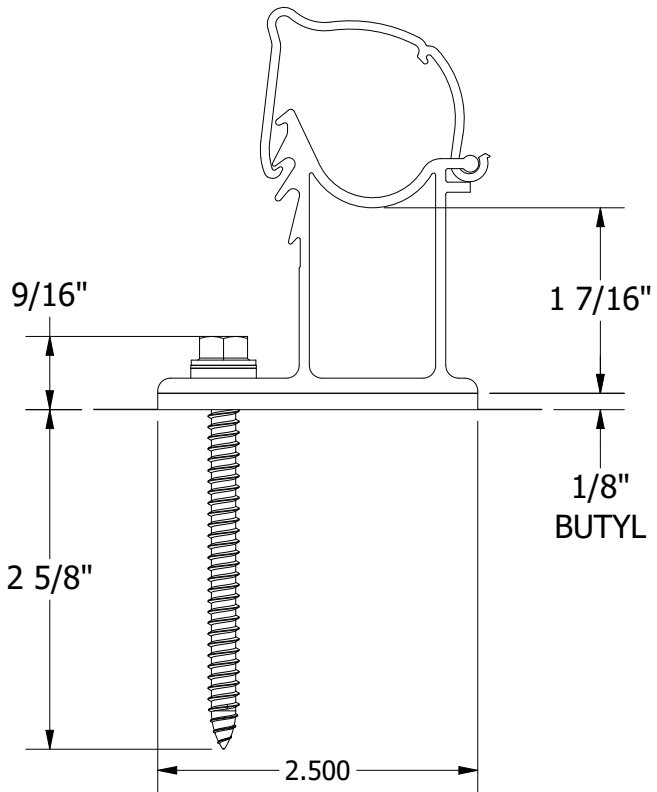

PART # TABLE	
P/N	DESCRIPTION
CMBTLM1	CONDUIT MOUNT WITH BUTYL

2X #14-14X 3" SCREW,  
HWH, SS, SELF-DR  
W/ #14 EPDM WASHER

1411 BROADWAY BLVD. NE  
ALBUQUERQUE, NM 87102 USA  
PHONE: 505.242.6411  
WWW.UNIRAC.COM

PRODUCT LINE:	E-BOSS
DRAWING TYPE:	PARTS ASSEMBLY
DESCRIPTION:	CONDUIT MOUNT WITH BUTYL
REVISION DATE:	4/26/2024

DRAWING NOT TO SCALE  
ALL DIMENSIONS ARE  
NOMINAL

PRODUCT PROTECTED BY  
ONE OR MORE US PATENTS  
LEGAL NOTICE