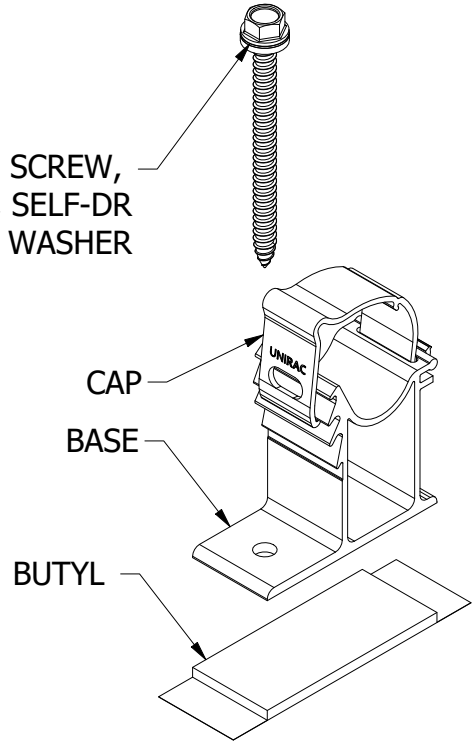

PART # TABLE	
P/N	DESCRIPTION
CMBTLM1	CONDUIT MOUNT WITH BUTYL

2X #14-14X 3" SCREW,  
HWH, SS, SELF-DR  
W/ #14 EPDM WASHER

1411 BROADWAY BLVD. NE  
ALBUQUERQUE, NM 87102 USA  
PHONE: 505.242.6411  
WWW.UNIRAC.COM

PRODUCT LINE:	E-BOSS
DRAWING TYPE:	PARTS ASSEMBLY
DESCRIPTION:	CONDUIT MOUNT WITH BUTYL
REVISION DATE:	4/26/2024

DRAWING NOT TO SCALE  
ALL DIMENSIONS ARE  
NOMINAL

PRODUCT PROTECTED BY  
ONE OR MORE US PATENTS  
LEGAL NOTICE